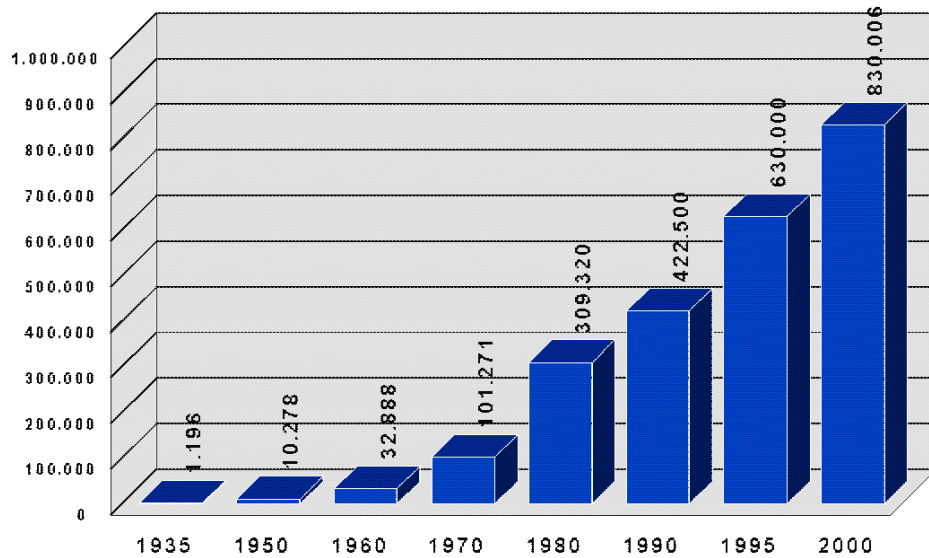

OVERVIEW OF PROTESTANT CHURCH GROWTH IN COLOMBIA

Produced by Clifton L. Holland
 Director of PROLADES
prolades@racsa.co.cr

September 14, 2000

FIGURE #1

PROTESTANT CHURCH GROWTH: 1916-2005

DATE	ESTIMATED NUMBER OF CONG.	AVERAGE CONG. SIZE	ESTIMATED MEMBERSHIP	ESTIMATED PROTESTANT COMMUNITY	COMMUNITY TO MEMBERS RATIO	DATA SOURCE
1916	10	33	326	1,304	4.0	MRW
1935	25	48	1,196	4,784	4.0	WCH
1940	45	45	2,001	7,004	3.5	WCH
1948	176	45	7,908	25,306	3.2	?
1950	228	45	10,278	30,834	3.0	RMJ
1953	266	45	11,958	35,874	3.0	?
1960	658	50	32,888	98,664	3.0	TC
1966	1,273	55	70,000	189,000	2.7	RMJ
1970	1,687	60	101,271	253,178	2.5	RMJ
1980	4,419	65	309,320	618,640	2.5	CLH
1990	6,500	70	422,500	1,056,250	2.5	CLH
1995	9,000	70	630,000	1,575,000	2.5	CLH
2000	11,652	71.2	830,006	2,106,853	2.5	PJ-OW
2005	15,000	75	1,125,000	2,531,250	2.25	CLH

FIGURE #2
**ESTIMATED NUMBER OF PROTESTANT
 CONGREGATIONS IN COLOMBIA: 1935-2000**

SOURCE: PROLADES, SEPT 2000

FIGURE #3
**ESTIMATED SIZE OF PROTESTANT
 MEMBERSHIP IN COLOMBIA: 1935-2000**

SOURCE: PROLADES, SEPT 2000

FIGURE #4

**TOTAL POPULATION AND
PROTESTANT POPULATION ESTIMATES: 1905-2005**

DATE	TOTAL POPULATION ESTIMATE	PROTESTANT POPULATION ESTIMATE	PERCENT PROTESTANT ESTIMATE
1905	4,143,632	--	--
1912	5,072,604	150	.003
1918	5,855,000	2,000	.03
1928	7,851,000	3,000	.04
1938	8,701,816	6,000	.07
1951	11,548,172	35,000	.3
1964	17,484,508	150,000	.9
1973	22,915,229	300,000	1.3
1985	30,062,200	850,000	2.8
1990	32,978,170	1,056,250	3.2
1995	36,181,860	1,575,000	4.4
2000	39,397,200	2,106,853	5.3
2005	42,556,040	2,531,250	6.0