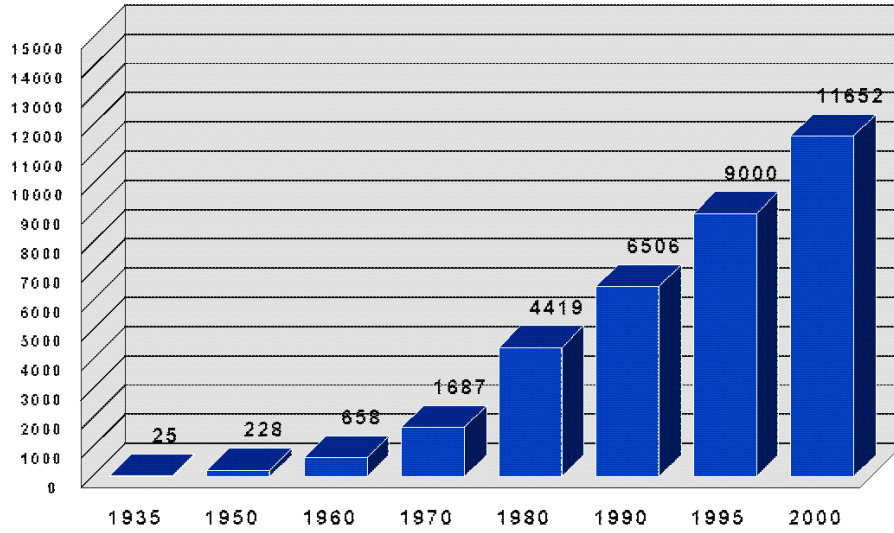

OVERVIEW OF PROTESTANT CHURCH GROWTH IN COLOMBIA

Produced by Clifton L. Holland
 Director of PROLADES
prolades@racsa.co.cr

September 14, 2000

FIGURE #1

PROTESTANT CHURCH GROWTH: 1916-2005

DATE	ESTIMATED NUMBER OF CONG.	AVERAGE CONG. SIZE	ESTIMATED MEMBERSHIP	ESTIMATED PROTESTANT COMMUNITY	COMMUNITY TO MEMBERS RATIO	DATA SOURCE
1916	10	33	326	1,304	4.0	MRW
1935	25	48	1,196	4,784	4.0	WCH
1940	45	45	2,001	7,004	3.5	WCH
1948	176	45	7,908	25,306	3.2	?
1950	228	45	10,278	30,834	3.0	RMJ
1953	266	45	11,958	35,874	3.0	?
1960	658	50	32,888	98,664	3.0	TC
1966	1,273	55	70,000	189,000	2.7	RMJ
1970	1,687	60	101,271	253,178	2.5	RMJ
1980	4,419	65	309,320	618,640	2.5	CLH
1990	6,500	70	422,500	1,056,250	2.5	CLH
1995	9,000	70	630,000	1,575,000	2.5	CLH
2000	11,652	71.2	830,006	2,106,853	2.5	PJ-OW
2005	15,000	75	1,125,000	2,531,250	2.25	CLH

FIGURE #2
**ESTIMATED NUMBER OF PROTESTANT
 CONGREGATIONS IN COLOMBIA: 1935-2000**

SOURCE: PROLADES, SEPT 2000

FIGURE #3
**ESTIMATED SIZE OF PROTESTANT
 MEMBERSHIP IN COLOMBIA: 1935-2000**

SOURCE: PROLADES, SEPT 2000

FIGURE #4

**TOTAL POPULATION AND
PROTESTANT POPULATION ESTIMATES: 1905-2005**

DATE	TOTAL POPULATION ESTIMATE	PROTESTANT POPULATION ESTIMATE	PERCENT PROTESTANT ESTIMATE
1905	4,143,632	--	--
1912	5,072,604	150	.003
1918	5,855,000	2,000	.03
1928	7,851,000	3,000	.04
1938	8,701,816	6,000	.07
1951	11,548,172	35,000	.3
1964	17,484,508	150,000	.9
1973	22,915,229	300,000	1.3
1985	30,062,200	850,000	2.8
1990	32,978,170	1,056,250	3.2
1995	36,181,860	1,575,000	4.4
2000	39,397,200	2,106,853	5.3
2005	42,556,040	2,531,250	6.0