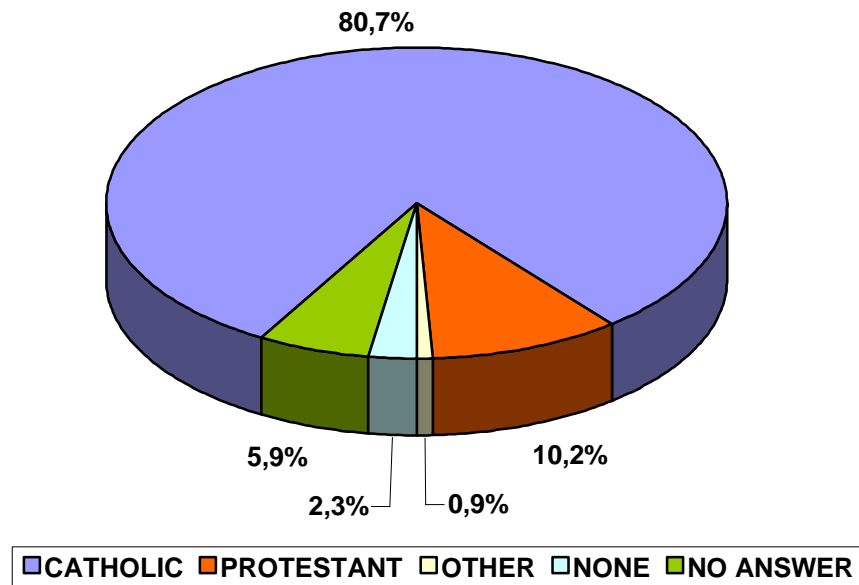

RELIGIOUS AFFILIATION IN BOLIVIA, 1992

Created by Clifton L. Holland, Director of PROLADES