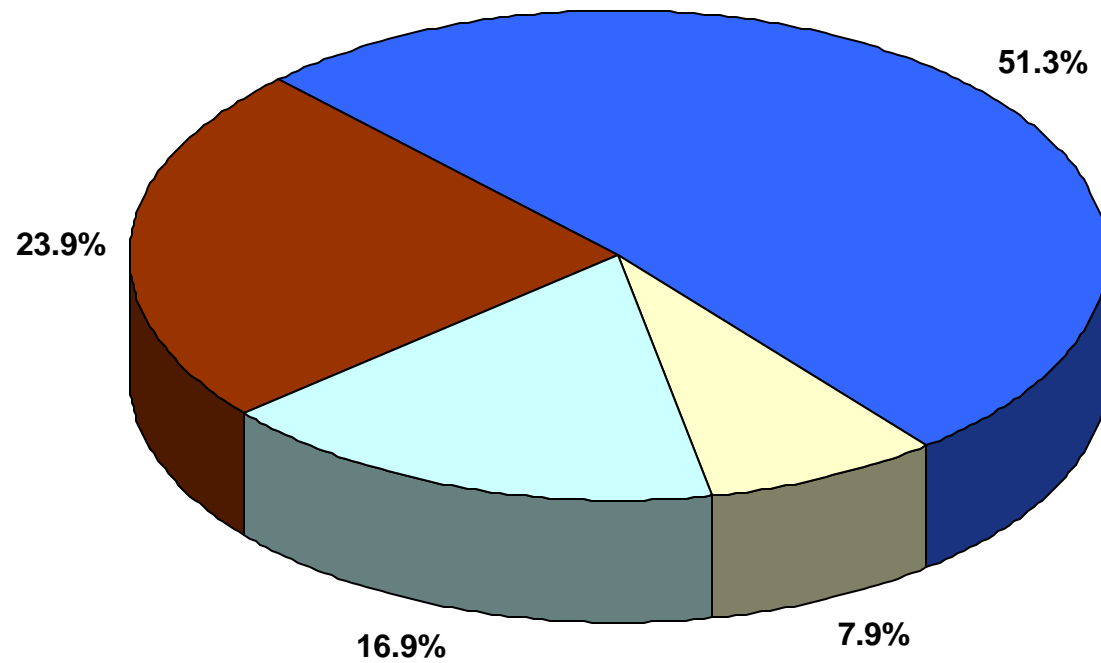

# RELIGIOUS AFFILIATION IN THE USA, 2007

(Pew Forum on Religion & Public Life)

Created by Clifton L. Holland, Director of PROLADES

**CATHOLIC**   **PROTESTANT**   **OTHER**   **NONE/NO ANSWER**