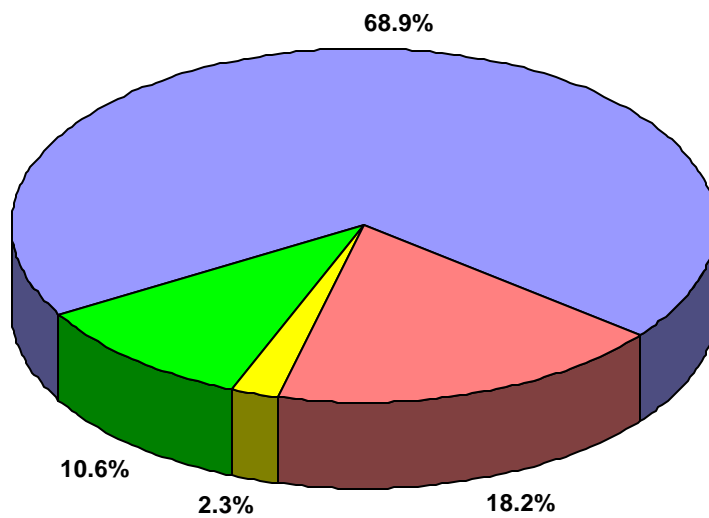

CID-GALLUP POLL ON RELIGIOUS DIVERSITY IN THE DOMINICAN REPUBLIC, 2006

■ CATHOLIC

■ PROTESTANT

■ OTHER RELIGIONS

■ NONE-NO ANSWER

CREATED BY CLIFTON L. HOLLAND, DIRECTOR OF PROLADES

JANUARY 30, 2008