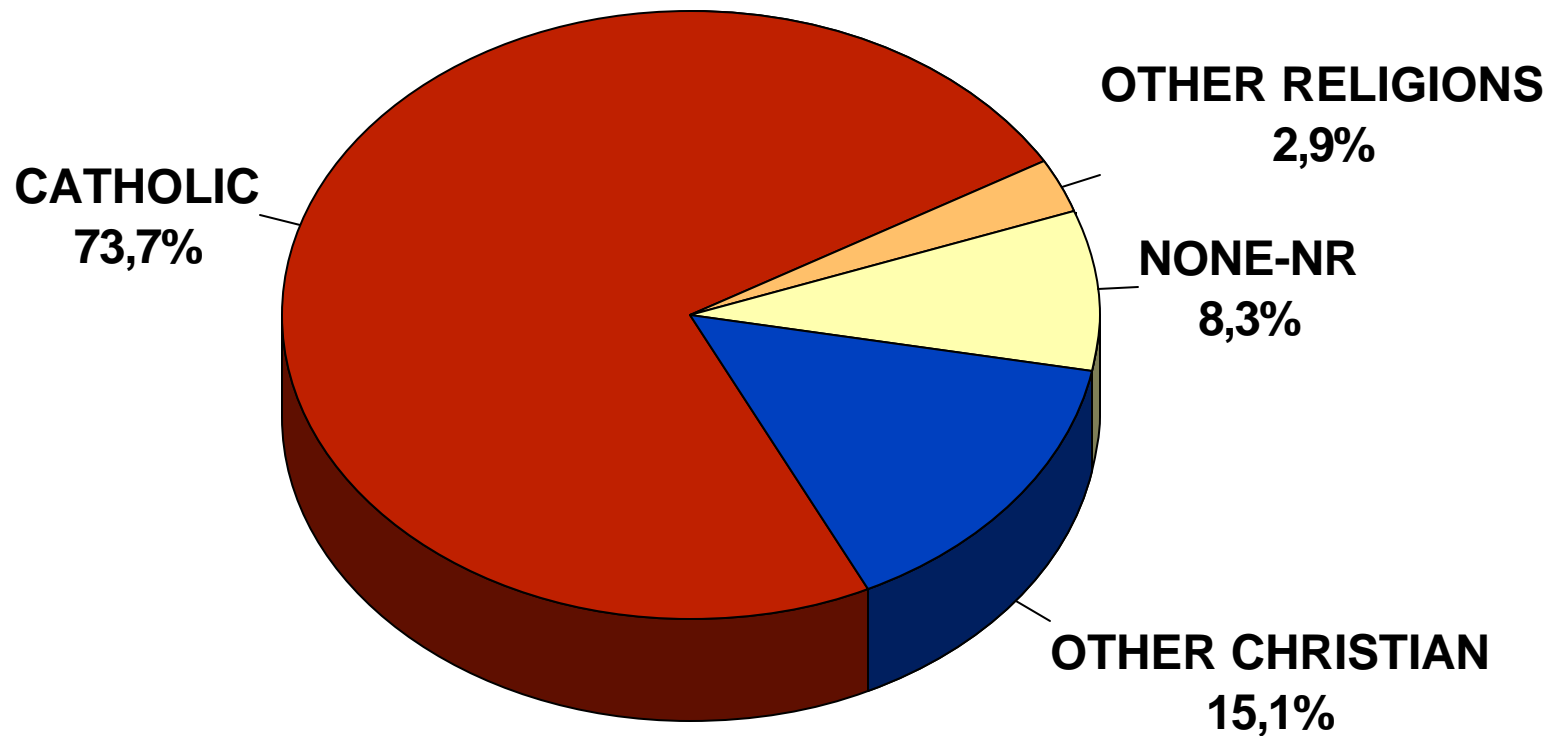

SAN JOSE METRO AREA: RELIGIOUS DIVERSITY, APRIL 2000

(POLL BY DEMOSCOPIA-LA NACION, APRIL 2000: 100% = 350 people)

NOTE: "Other Christian" includes Protestant as well as Marginal Christian groups (Mormons, TJs, etc.)