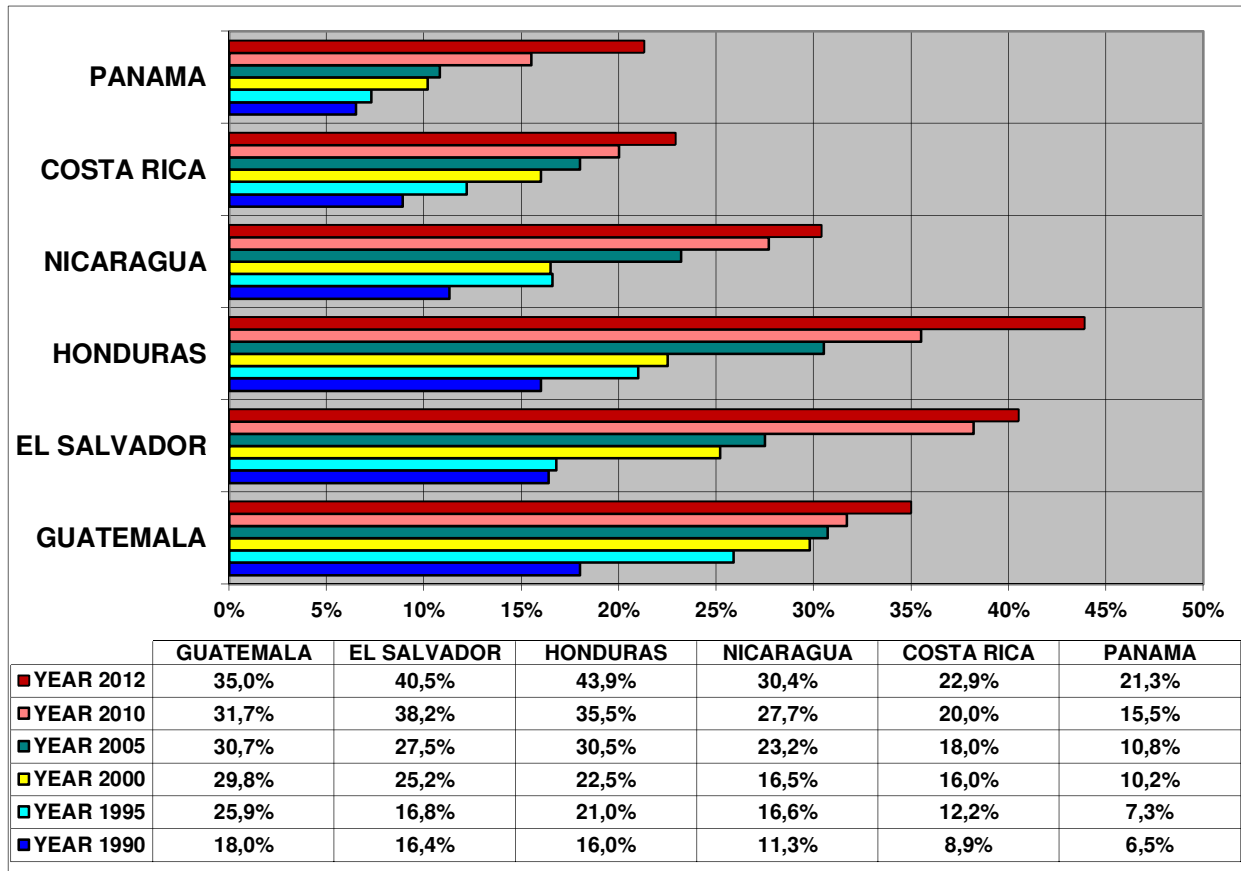

**CENTRAL AMERICA:
PUBLIC OPINION POLLS ON PROTESTANT AFFILIATION
IN EACH COUNTRY BETWEEN 1990 & 2012**

Created by Clifton L. Holland, Director of PROLADES

25 November 2012

Sources: Public Opinion Polls on each country conducted by reputable companies between 1990 and 2012; the 2012 data for Guatemala and El Salvador is an estimate by PROLADES; see the respective polls for each country on our website at: <http://www.prolades.com/cra/regions/cam/reldirca2.htm>